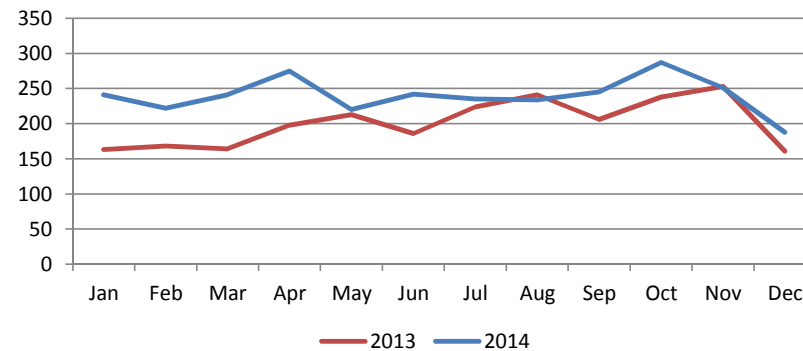

Bulky Waste Collection